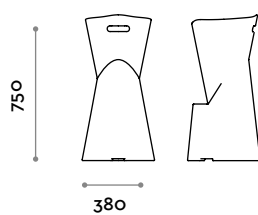

## Seat

Polyethylene

A  
White

B  
Anthracite

C  
Oriental red

D  
Blue sky

E  
Mango yellow

### Dimensions

ø 380 mm / H 750 mm

follow us

**fit  
interiors**

**furniture for gyms,  
health and golf clubs,  
spa&wellness, hotel,  
medical and corporate**

**visit** [www.fitinteriors.com](http://www.fitinteriors.com)