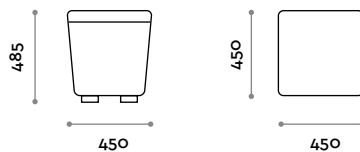

Trapezoidal pouf in eco-leather

- Fire-retardant eco-leather (UNI 9175 class 1IM certification)

**Dimensions**

W 450 mm / D 450 mm / H 485 mm

follow us

**fit  
interiors**

**furniture for gyms,  
health and golf clubs,  
spa&wellness, hotel,  
medical and corporate**