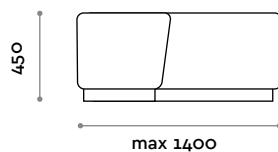

PSG120S

Single bench in eco-leather

- Fireproof eco-leather (UNI 9175 class 1IM certification)

Dimensions

W 1200 mm / D 400 mm / H 450 mm

PSGANG

Corner bench in eco-leather

- Fireproof eco-leather (UNI 9175 class 1IM certification)

Dimensions

W until 1400 mm / D until 1400 mm / H 450 mm

follow us

**fit
interiors**

**furniture for gyms,
health and golf clubs,
spa&wellness, hotel,
medical and corporate**

visit www.fitinteriors.com