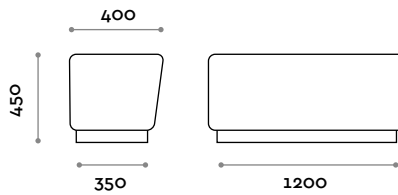

Seat

Eco-leather

THE SWATCH BOOK

PSG80S

Single bench in eco-leather

- Fireproof eco-leather (UNI 9175 class 1IM certification)

Dimensions

W 800 mm / D 400 mm / H 450 mm

PSG120S

Single bench in eco-leather

- Fireproof eco-leather (UNI 9175 class 1IM certification)

Dimensions

W 1200 mm / D 400 mm / H 450 mm

PSGANG

Corner bench in eco-leather

- Fireproof eco-leather (UNI 9175 class 1IM certification)

Dimensions

W until 1400 mm / D until 1400 mm / H 450 mm

follow us

**fit
interiors**

**furniture for gyms,
health and golf clubs,
spa&wellness, hotel,
medical and corporate**

visit www.fitinteriors.com