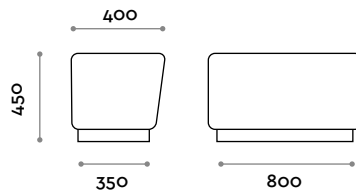

Seat

Eco-leather

THE SWATCH BOOK

PSG80S

Single bench in eco-leather

- Fireproof eco-leather (UNI 9175 class 1IM certification)

Dimensions

W 800 mm / D 400 mm / H 450 mm

PSG120S

Single bench in eco-leather

- Fireproof eco-leather (UNI 9175 class 1IM certification)

Dimensions

W 1200 mm / D 400 mm / H 450 mm

PSGANG

Corner bench in eco-leather

- Fireproof eco-leather (UNI 9175 class 1IM certification)

Dimensions

W until 1400 mm / D until 1400 mm / H 450 mm

follow us

**fit
interiors**

**furniture for gyms,
health and golf clubs,
spa&wellness, hotel,
medical and corporate**

visit www.fitinteriors.com